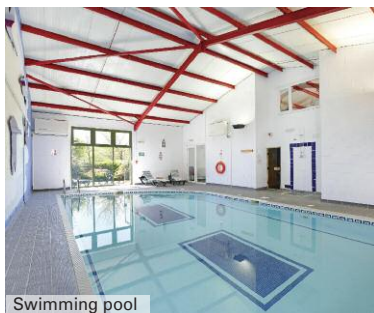

Woodyhyde Courtyard

www.woodyhydecourtyard.co.uk

Stunning location near Corfe Castle

Spacious and bright

Plenty of space

Spacious lounge

There are so many fabulous amenities here at Woodyhyde Courtyard including indoor pool, sauna, games room and gym that guests will always be entertained any day of the year.

Occupying a rural position within a designated Area of Outstanding Natural Beauty in the heart of the Purbecks, Woodyhyde Courtyard is a large single storey holiday property created from converted barns. There are six bedrooms, five bath/shower rooms, a large beamed living/dining with a woodburning stove and vaulted ceiling and a superbly equipped modern kitchen. The leisure facilities are a particular feature with indoor heated swimming pool, sauna and gym. The games room has table tennis, pool table and table football.

Swimming pool

Light and airy bedroom

SPECIAL FEATURES

- Spectacular Dorset Coast Path just 3 miles away
- Gym room with equipment (adults only)
- Games room with TV
- Table tennis, table football and pool table
- Heated indoor swimming pool and sauna
- Corfe Castle just 1½ miles away