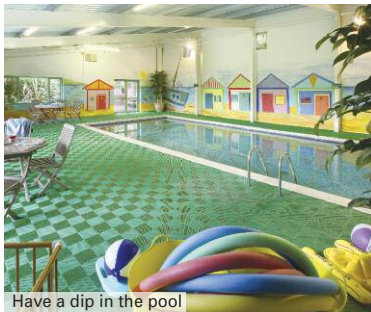

Luxury Cornish cottages

Alpaca feeding

Have a dip in the pool