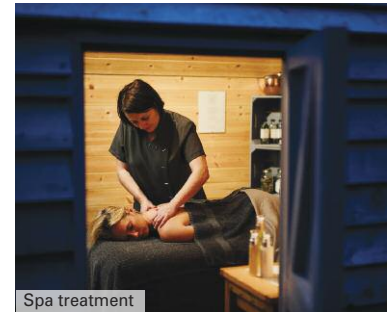

Spa treatment

Situated in beautiful countryside and stunning woodland, just a 20 minute drive from the breathtaking Pembrokeshire coastline, Scolton Country Cottages is steeped in history and character.

The cottages, originally old farm buildings, surround a large, traditional courtyard and have been lovingly converted to retain original characteristics and provide comfortable and well-equipped accommodation.

We have an indoor swimming pool, sauna, and steam room, and the pool house patio is the perfect place to enjoy a barbecue and watch the sunset. Picnic tables are dotted throughout the grounds to provide somewhere to read, relax and enjoy al fresco dining – Pembrokeshire style.

The children's play area overlooks the stables, where our pony and goats live, while a large fenced pond is home to ducks and moorhens,

which are happy to greet visitors who come bearing bread.

All cottages have direct access to the courtyard, except Dairy, which has its own patio and lawn. Each cottage has its own picnic table and there is a large communal utility room with laundry facilities and tourist information. You'll also find a bike store with spare wellies, buckets, spades and windbreaks for your trips to the beach. Cots, highchairs, stair gates and bedguards are also available.

New for 2018 – Scolton Country Spa! Our new on site spa offers a range of treatments – from manicures and pedicures to facials and massages – and also includes a cedar hot tub, spa garden, relaxation lounge and salt cabin.

As per the Premier Promise we are happy to go the extra mile for our guests!

SPECIAL FEATURES

- Indoor pool, sauna and steam room open all year
- Utility room with freezer, washer and tumble dryer
- 2, 3 and 4 night breaks available
- On site spa
- Direct access to Scolton Country Park
- Friendly goats and ducks to feed

✓ All Inclusive ✓ Premier Promise ✓ Online Booking ✓ Short Breaks Available

COTTAGES SLEEP	BEDROOMS	TOTAL NO. OF COTTAGES	MAX. DINES	WEEKLY PRICES £s		SHORT BREAK PRICES £s	
				From	To	From	To
2	1	1	3	400	760	165	200
4	2	7	4	425	900	190	280
5	3	2	5	510	1040	270	335
6	3	1	6	560	1170	300	385

T: 01437 731599

Book direct with Noella or John Nicholas

Property address: Scolton Country Cottages, Scolton Home Farm, Bethlehem, Haverfordwest, Pembrokeshire SA62 5QL

e: noella@btconnect.com www.scolton.com